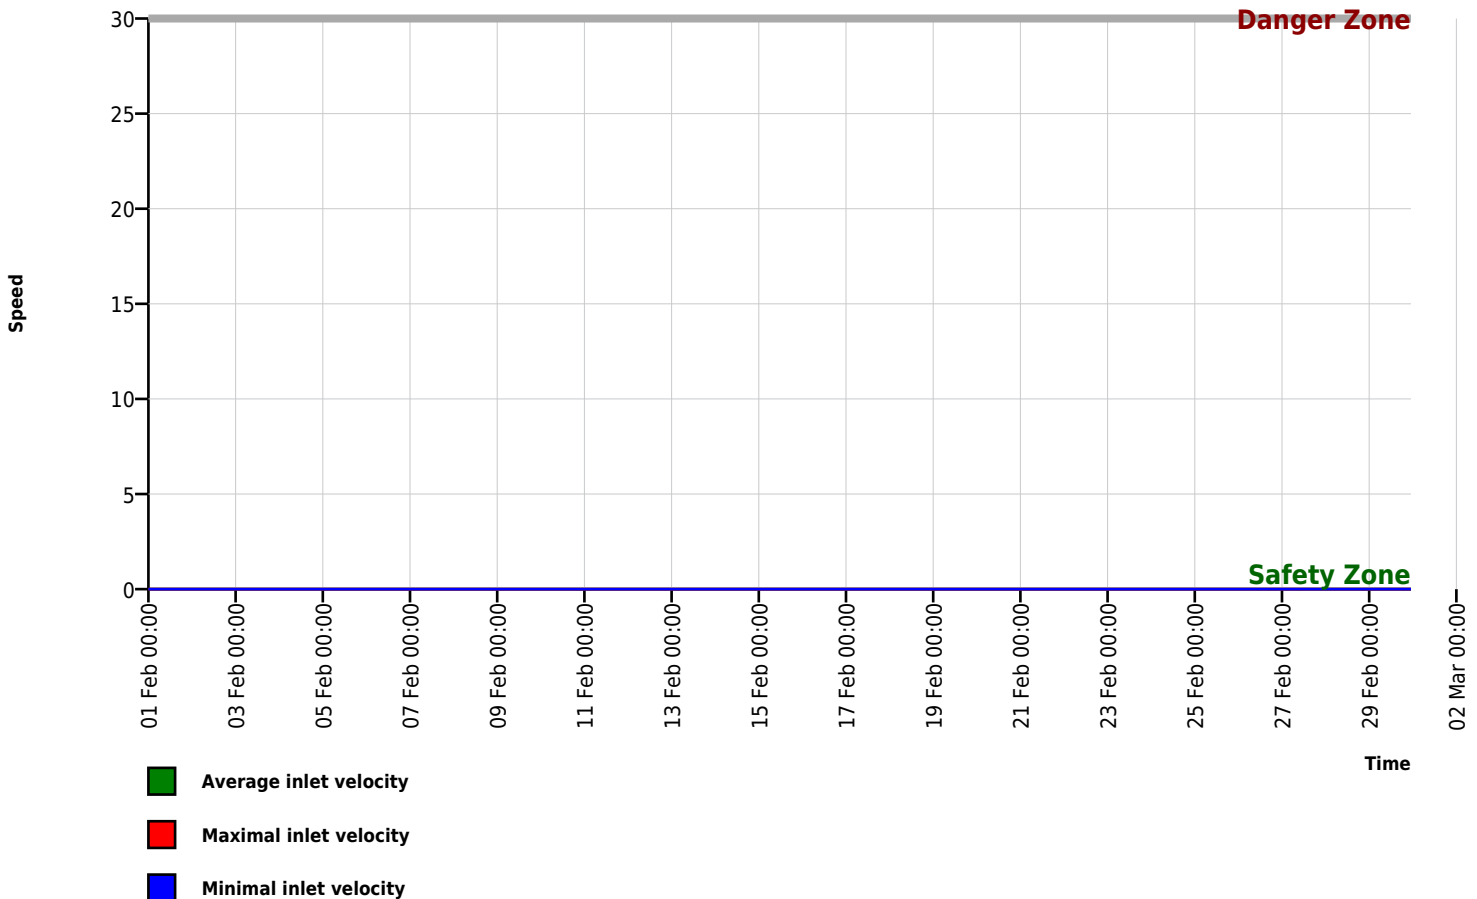

Author

Institution Padbury Parish Council
Department
Street
Postal Code
City Padbury
Country United Kingdom
Contact Padbury Parish Council
Phone
E-Mail padburyparishcouncil@gmail.com

Padbury Parish Council

Built with **DataCollect Webreporter** version 1.0 at 01/04/2024 17:22:10

Site

Name PAD1 - A413
Dir. Oncoming (name)
Dir. Outgoing (name)
Posted Speed Limit
Comment
Device type **DSD**

Time Range

Start Date 01/02/2024 00:00
End Date 29/02/2024 23:59
Days Mo, Tu, We, Th, Fr, Sa, Su
Time Interval 60 minutes
Time Frame / Day 00:00 - 23:59

Speed Diagram (Direction Outgoing)