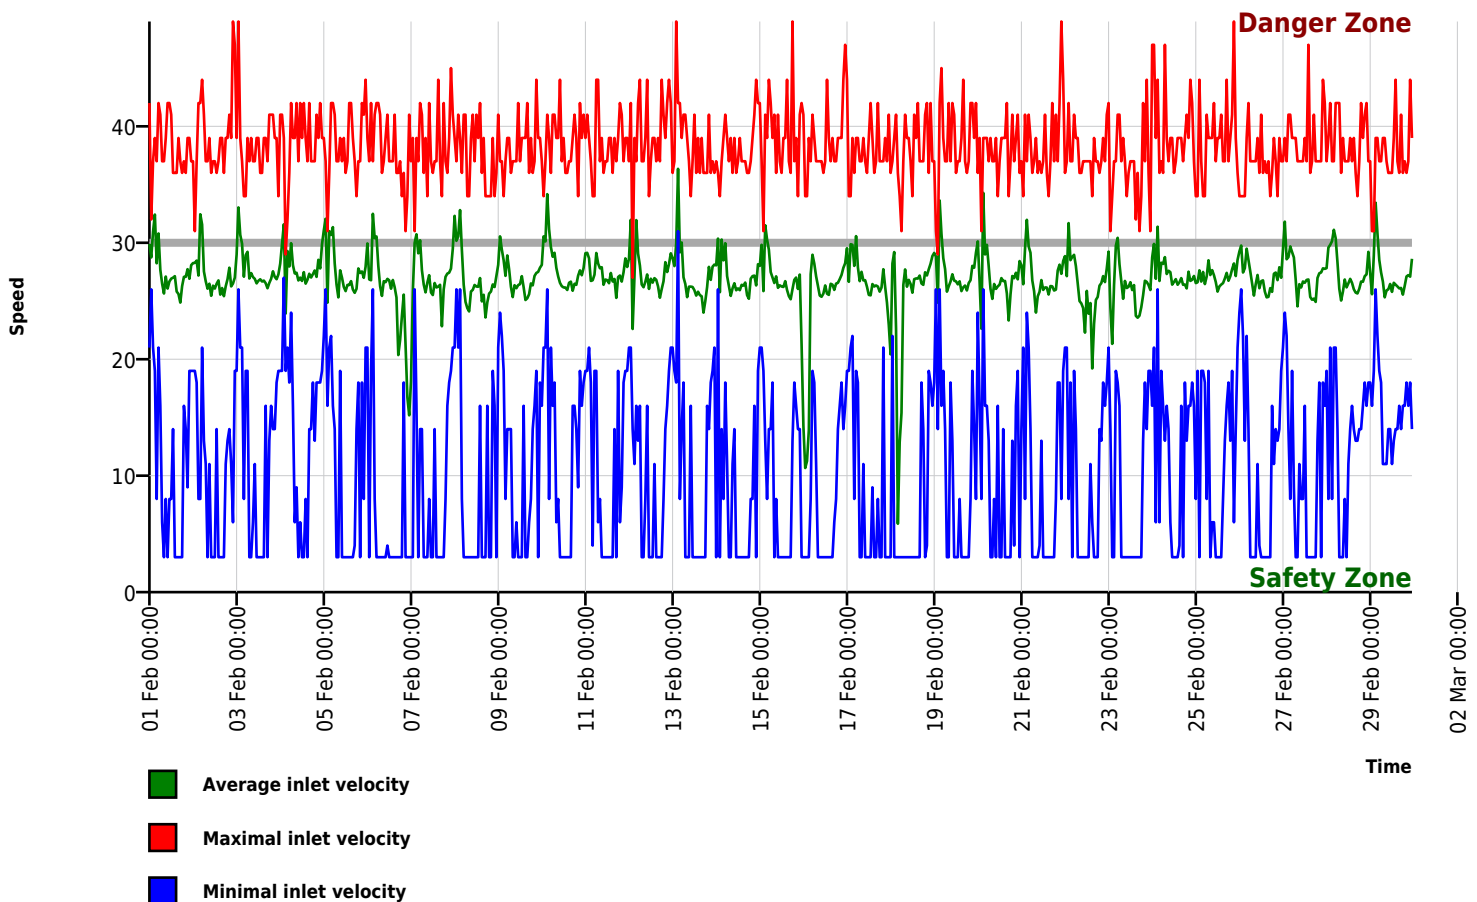

Author

Institution Padbury Parish Council
Department
Street
Postal Code
City Padbury
Country United Kingdom
Contact Padbury Parish Council
Phone
E-Mail padburyparishcouncil@gmail.com

Padbury Parish Council

Built with **DataCollect Webreporter** version 1.0 at 01/04/2024 17:22:10

Site

Name PAD1 - A413
Dir. Oncoming (name)
Dir. Outgoing (name)
Posted Speed Limit
Comment
Device type **DSD**

Time Range

Start Date 01/02/2024 00:00
End Date 29/02/2024 23:59
Days Mo, Tu, We, Th, Fr, Sa, Su
Time Interval 60 minutes
Time Frame / Day 00:00 - 23:59

Speed Diagram (Direction Oncoming)